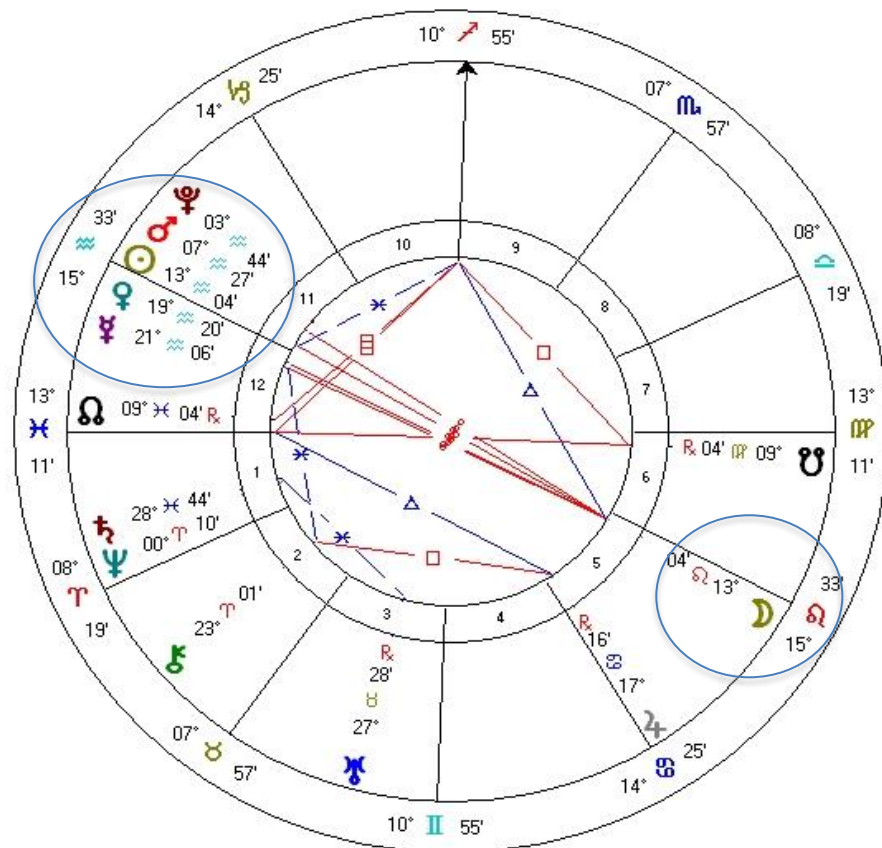

Full Moon in Leo – Individuality vs Collective

Full Moon in Leo
Natal Chart
2 Feb 2026, Mon
09:09 AEDT - 11:00
Melbourne, Australia
37°S49' 144°E58'
Geocentric
Tropical
Placidus
True Node

The February full moon lights up the skies on the 2nd in fire sign Leo, opposing the Sun in Aquarius. And it's not just the Sun – as you can see on the chart we have a powerful stellium with no less than five planets in air sign Aquarius, opposing the Leo full moon.

Our concepts of freedom and individuality (Leo) vs what it means to be part of a community (Aquarius) will be challenged and possibly threatened. Collective impulses will express themselves more strongly at an individual level. We have already seen happening with recent events in the US and Iran.

At this Leo full moon, decide where you stand and what you are truly passionate about. This is an excellent time for creativity.