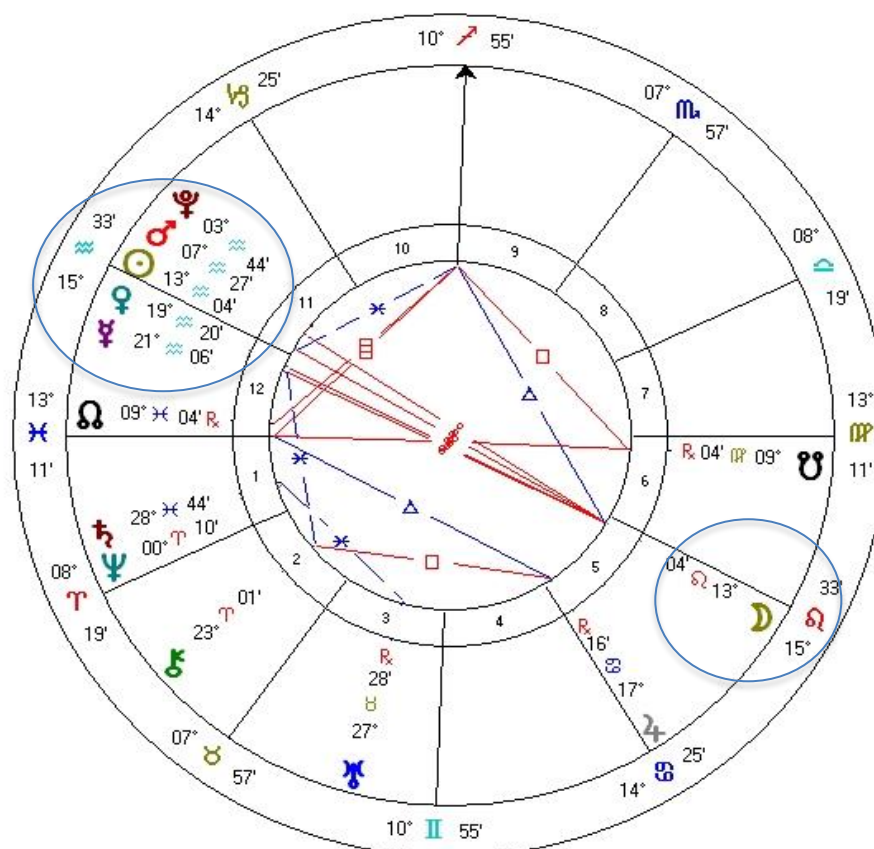

Full Moon in Leo – Individuality vs Collective

Full Moon in Leo
Natal Chart
2 Feb 2026, Mon
09:09 AEDT - 11:00
Melbourne, Australia
37°S49' 144°E58'
Geocentric
Tropical
Placidus
True Node

The February full moon lights up the skies on the 2nd in fire sign Leo, opposing the Sun in Aquarius. And it's not just the Sun – as you can see on the chart we have a powerful stellium with no less than five planets in air sign Aquarius, opposing the Leo full moon.

Our concepts of freedom and individuality (Leo) vs what it means to be part of a community (Aquarius) will be challenged and possibly threatened. Collective impulses will express themselves more strongly at an individual level. We have already seen happening with recent events in the US and Iran.

At this Leo full moon, decide where you stand and what you are truly passionate about. This is an excellent time for creativity.